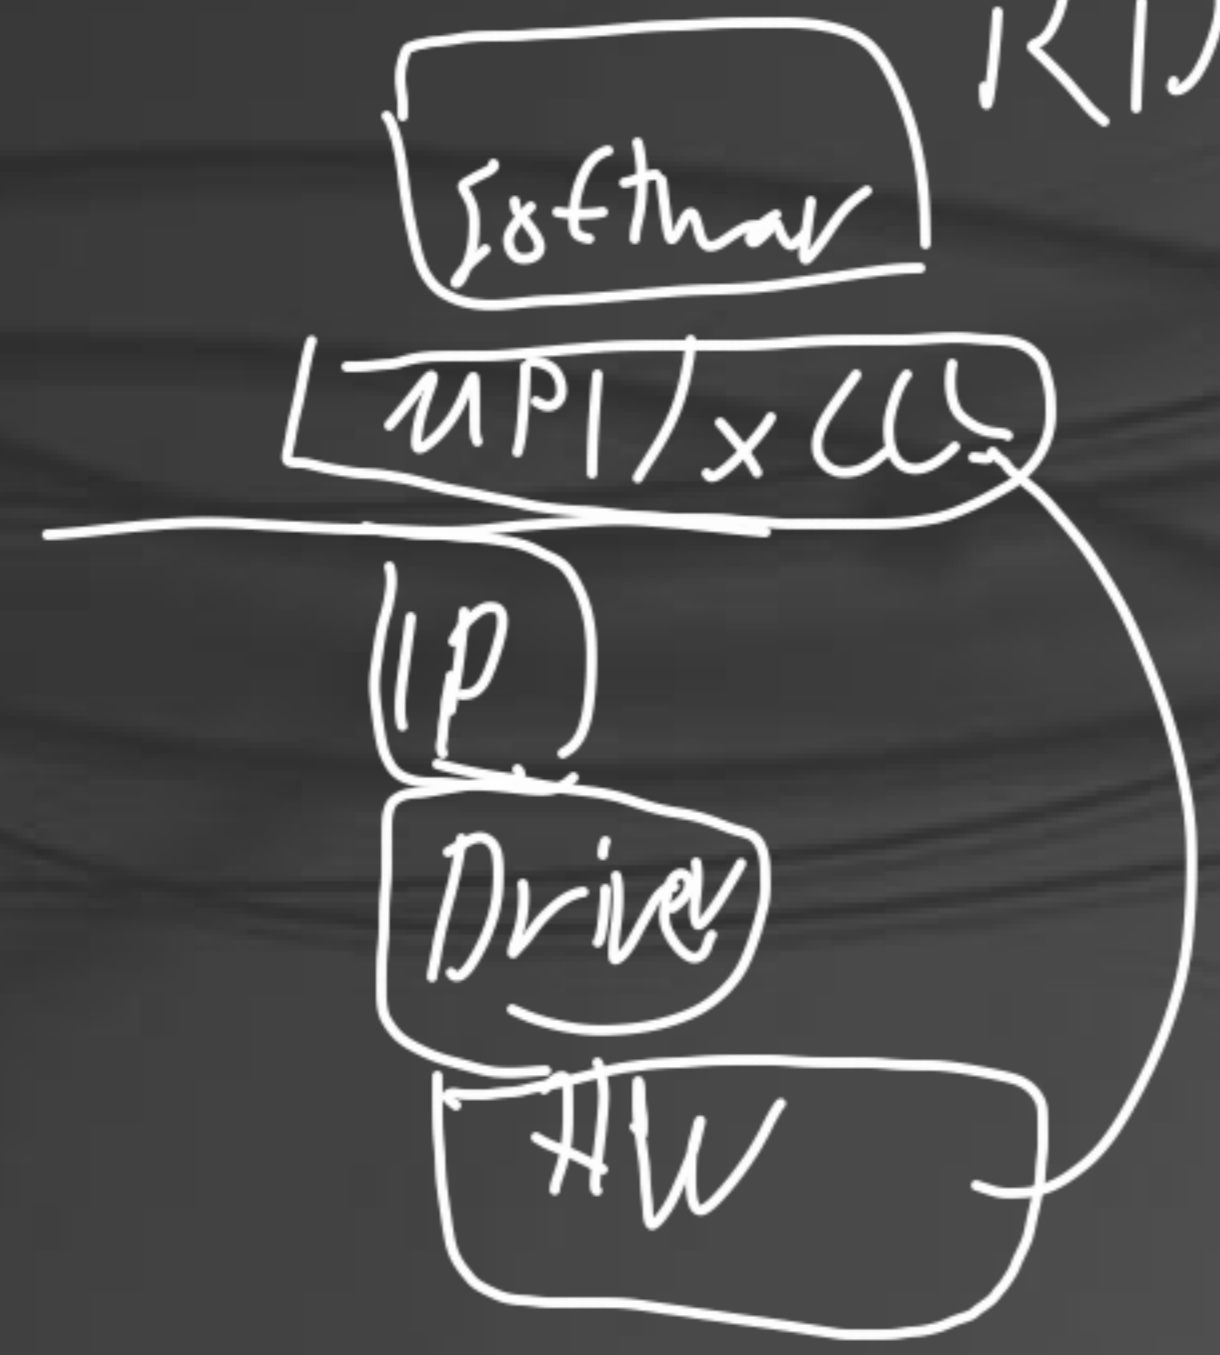

RoCK v1  
iWarp v2

Infiniband

OmniPath

Aries → Cray/HPE

Slingshot → Cray/HPE

MrLink → Nvidia

BX1 → Atos/Eviden

Mellanox/Nvidia

Qlogic/Intel

Intel → Cornelis

Intel

RDMA

120 nodes 36 ports

18 ports / node

7x18 uplinks

$7+4=11$

5x12 uplinks

24 ports / n.

$5+2=7$