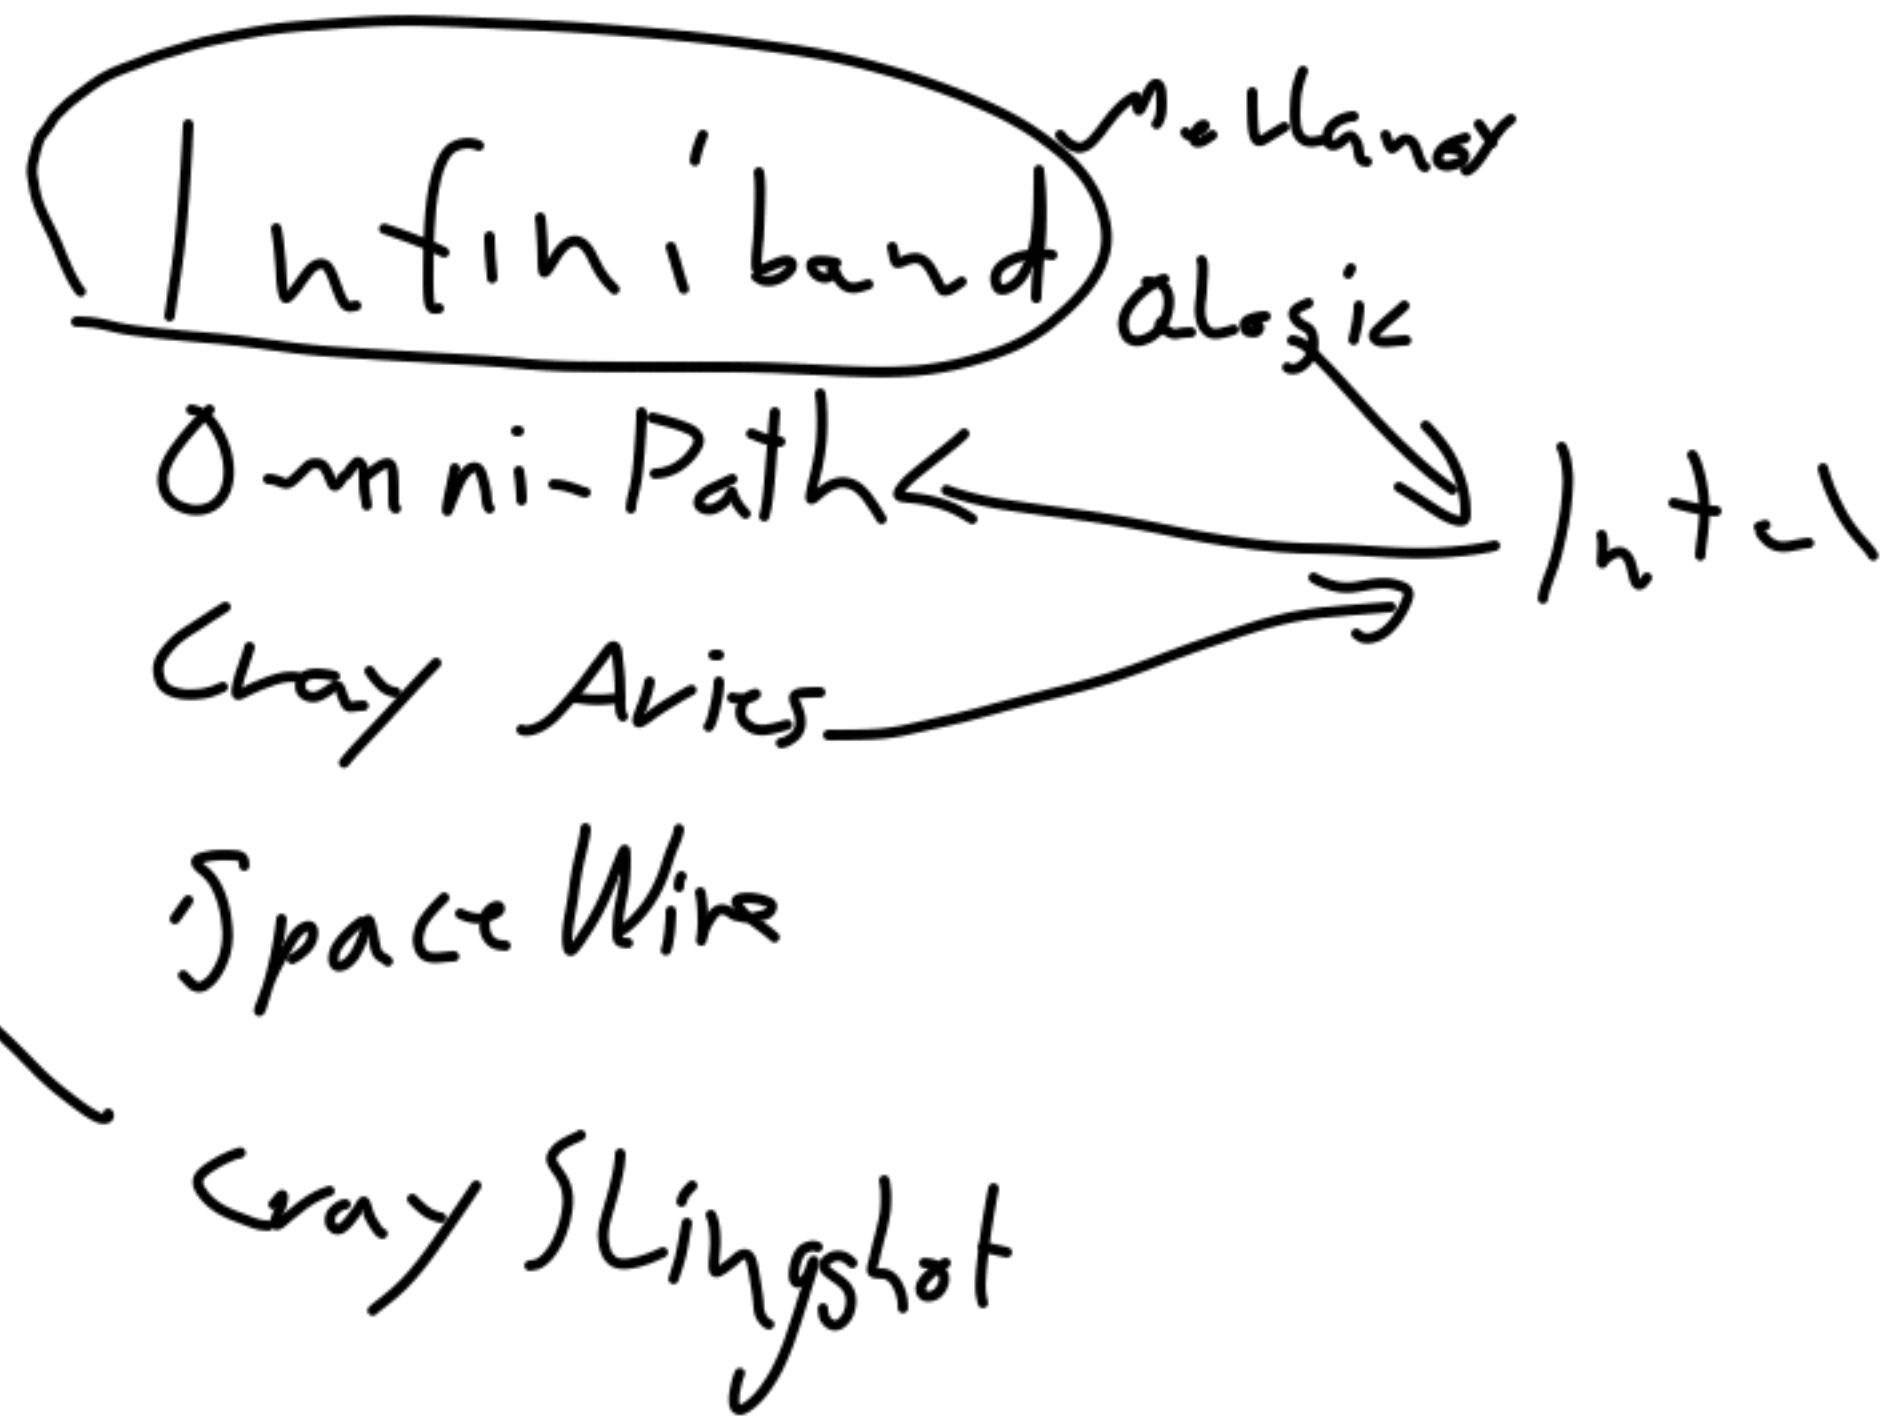

Ethernet 802.1

Tokenring
Canbus

ISDN V.90/Dialup

Bluetooth

Wifi

GSM

LTE

Fibre Channel

Firewire IEEE 1394

RS485

FDDI ATM

802.11

100G

Fabric

Managed Network → Fabric Manager

Routing
Failover
Loadbalancing

QoS

VLANs / Partitions

Network Topologies

Dragonfly

Torus

Fat-Tree
non-blocking

3:1

Software