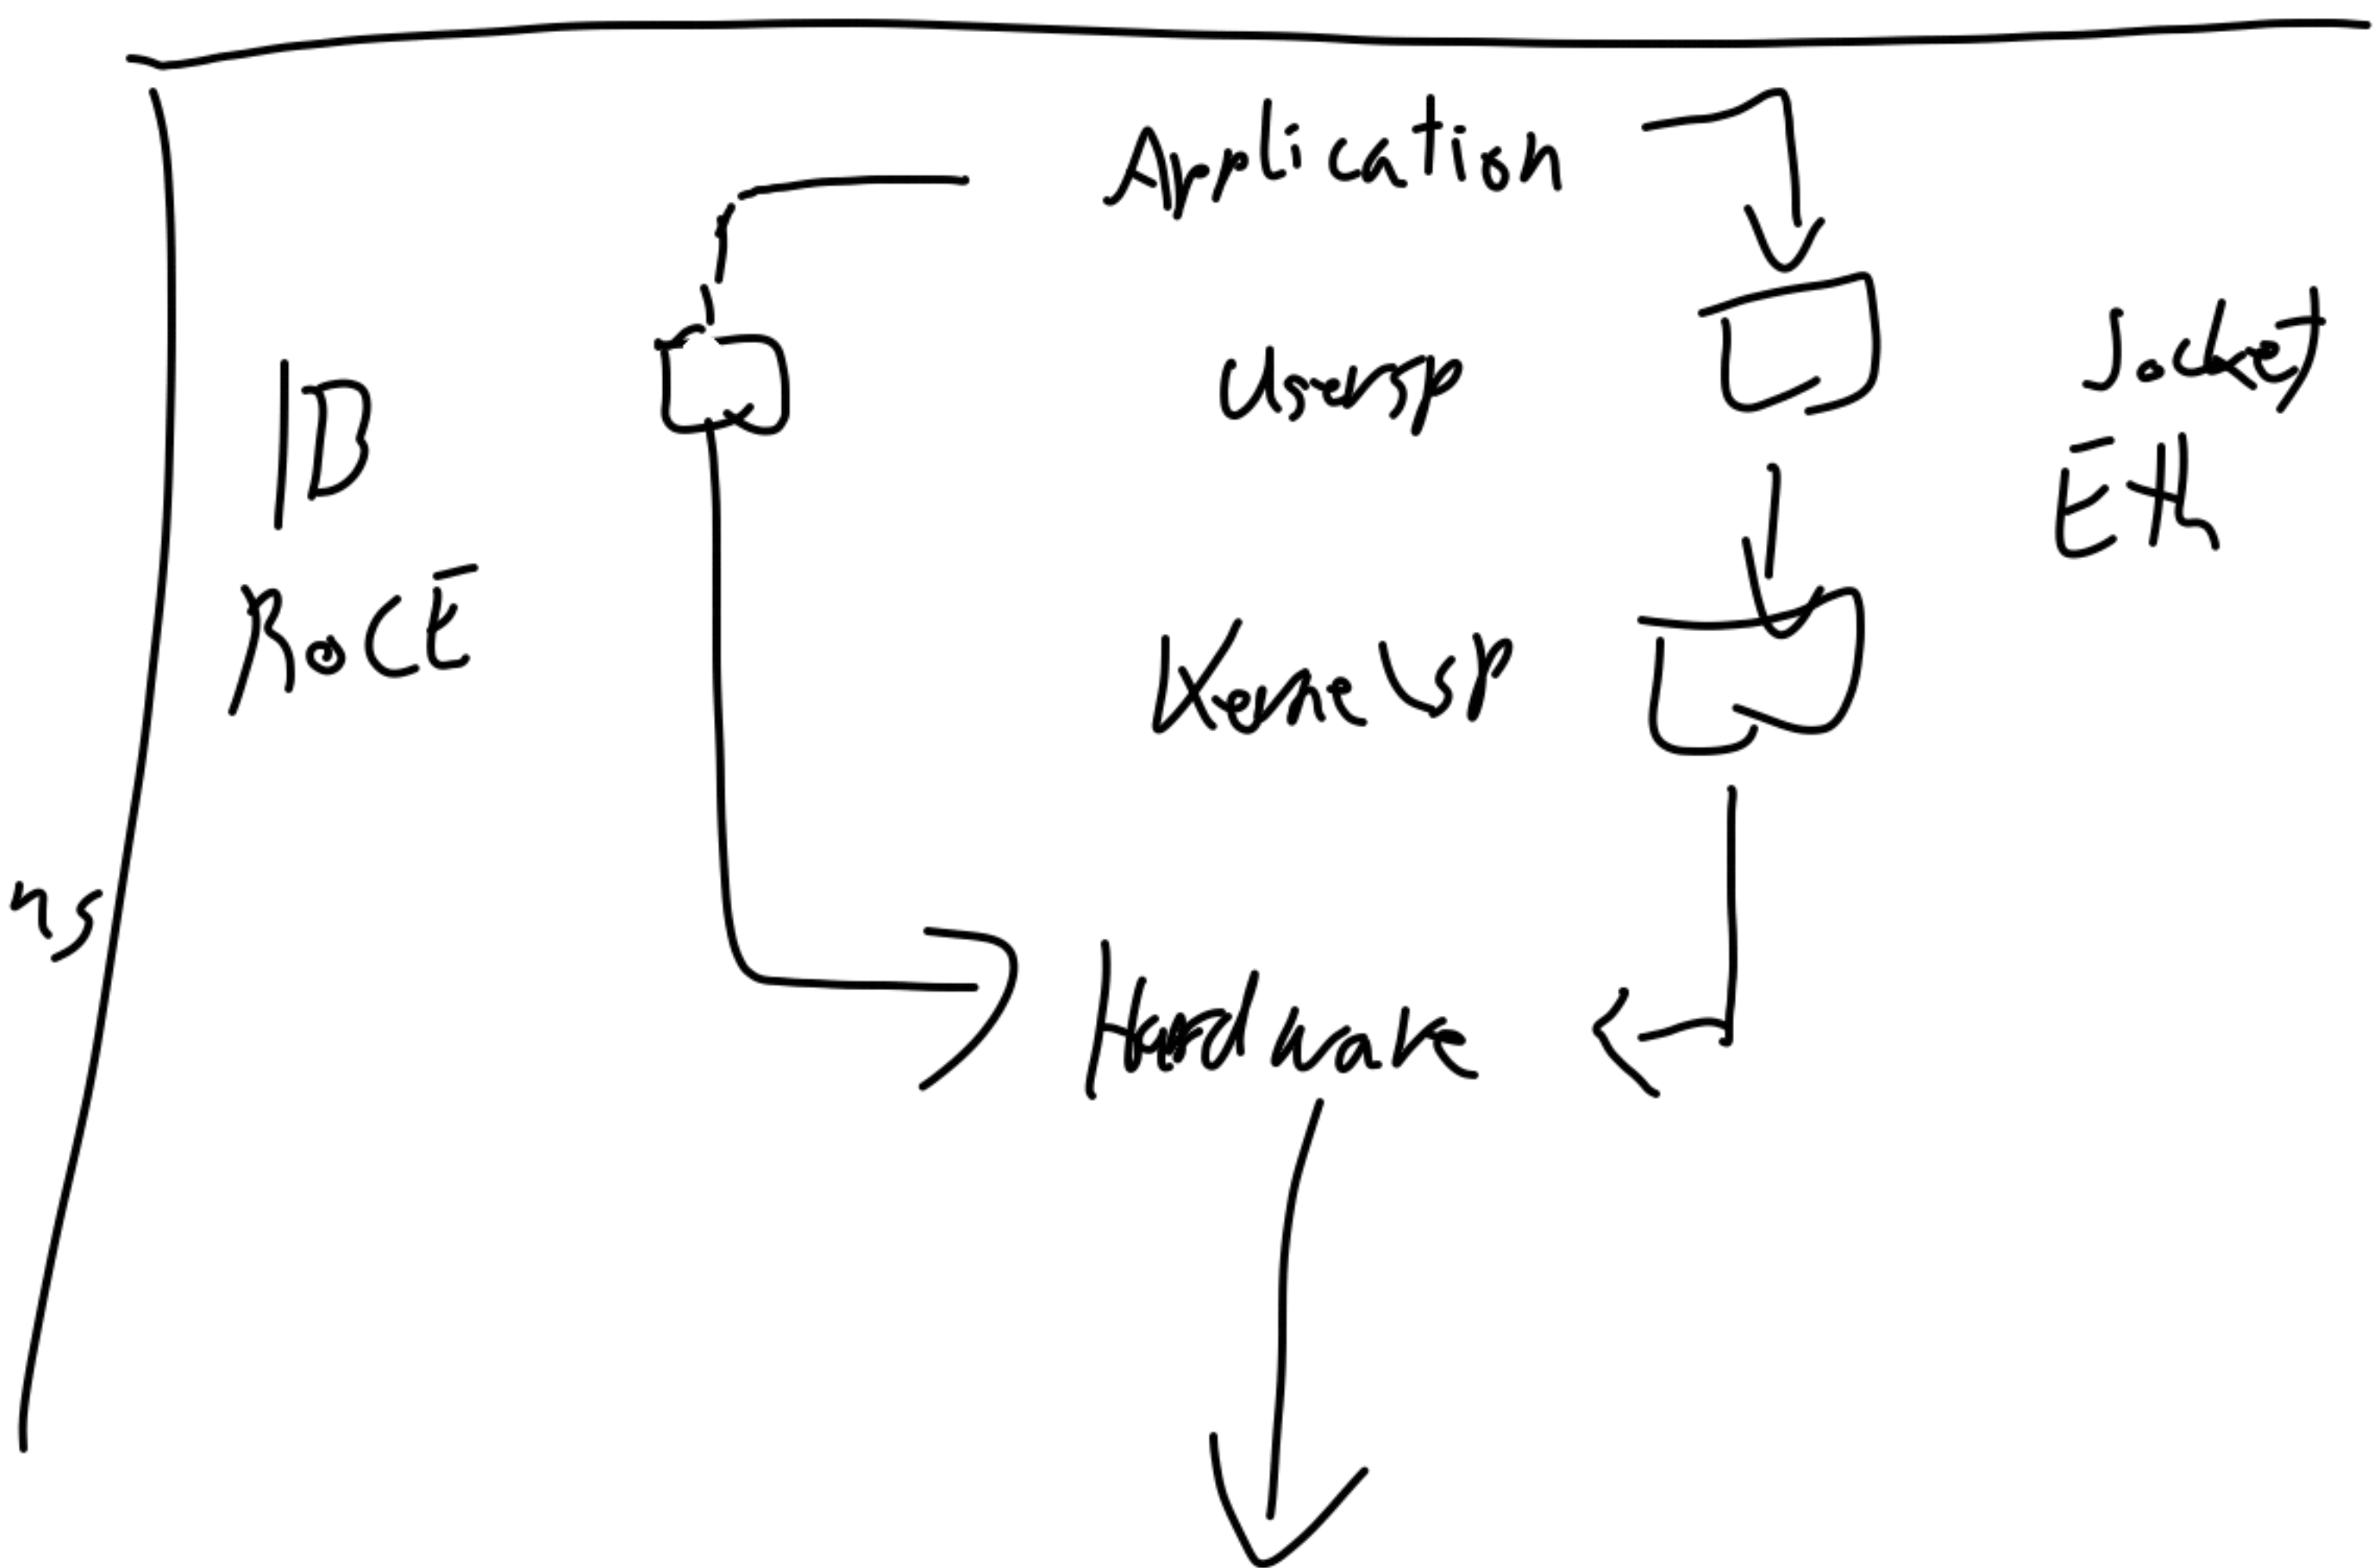

Firewire IEEE 1394

RS485

FDDI ATM

802.11

100G

Fabric

Managed Network → Fabric Manager

Routing
Failover
Loadbalancing

QoS

VLANs / Partitions

Network Topologies

Dragonfly

Torus

Fat-Tree
non-blocking

3:1

Software

Open fabrics Alliance

OFED
MOFED

2-3
ETH 48P
IB 36P

12 Chs 4 Nodes
24

48 nodes

1 Eth
2 1B

T5

4L