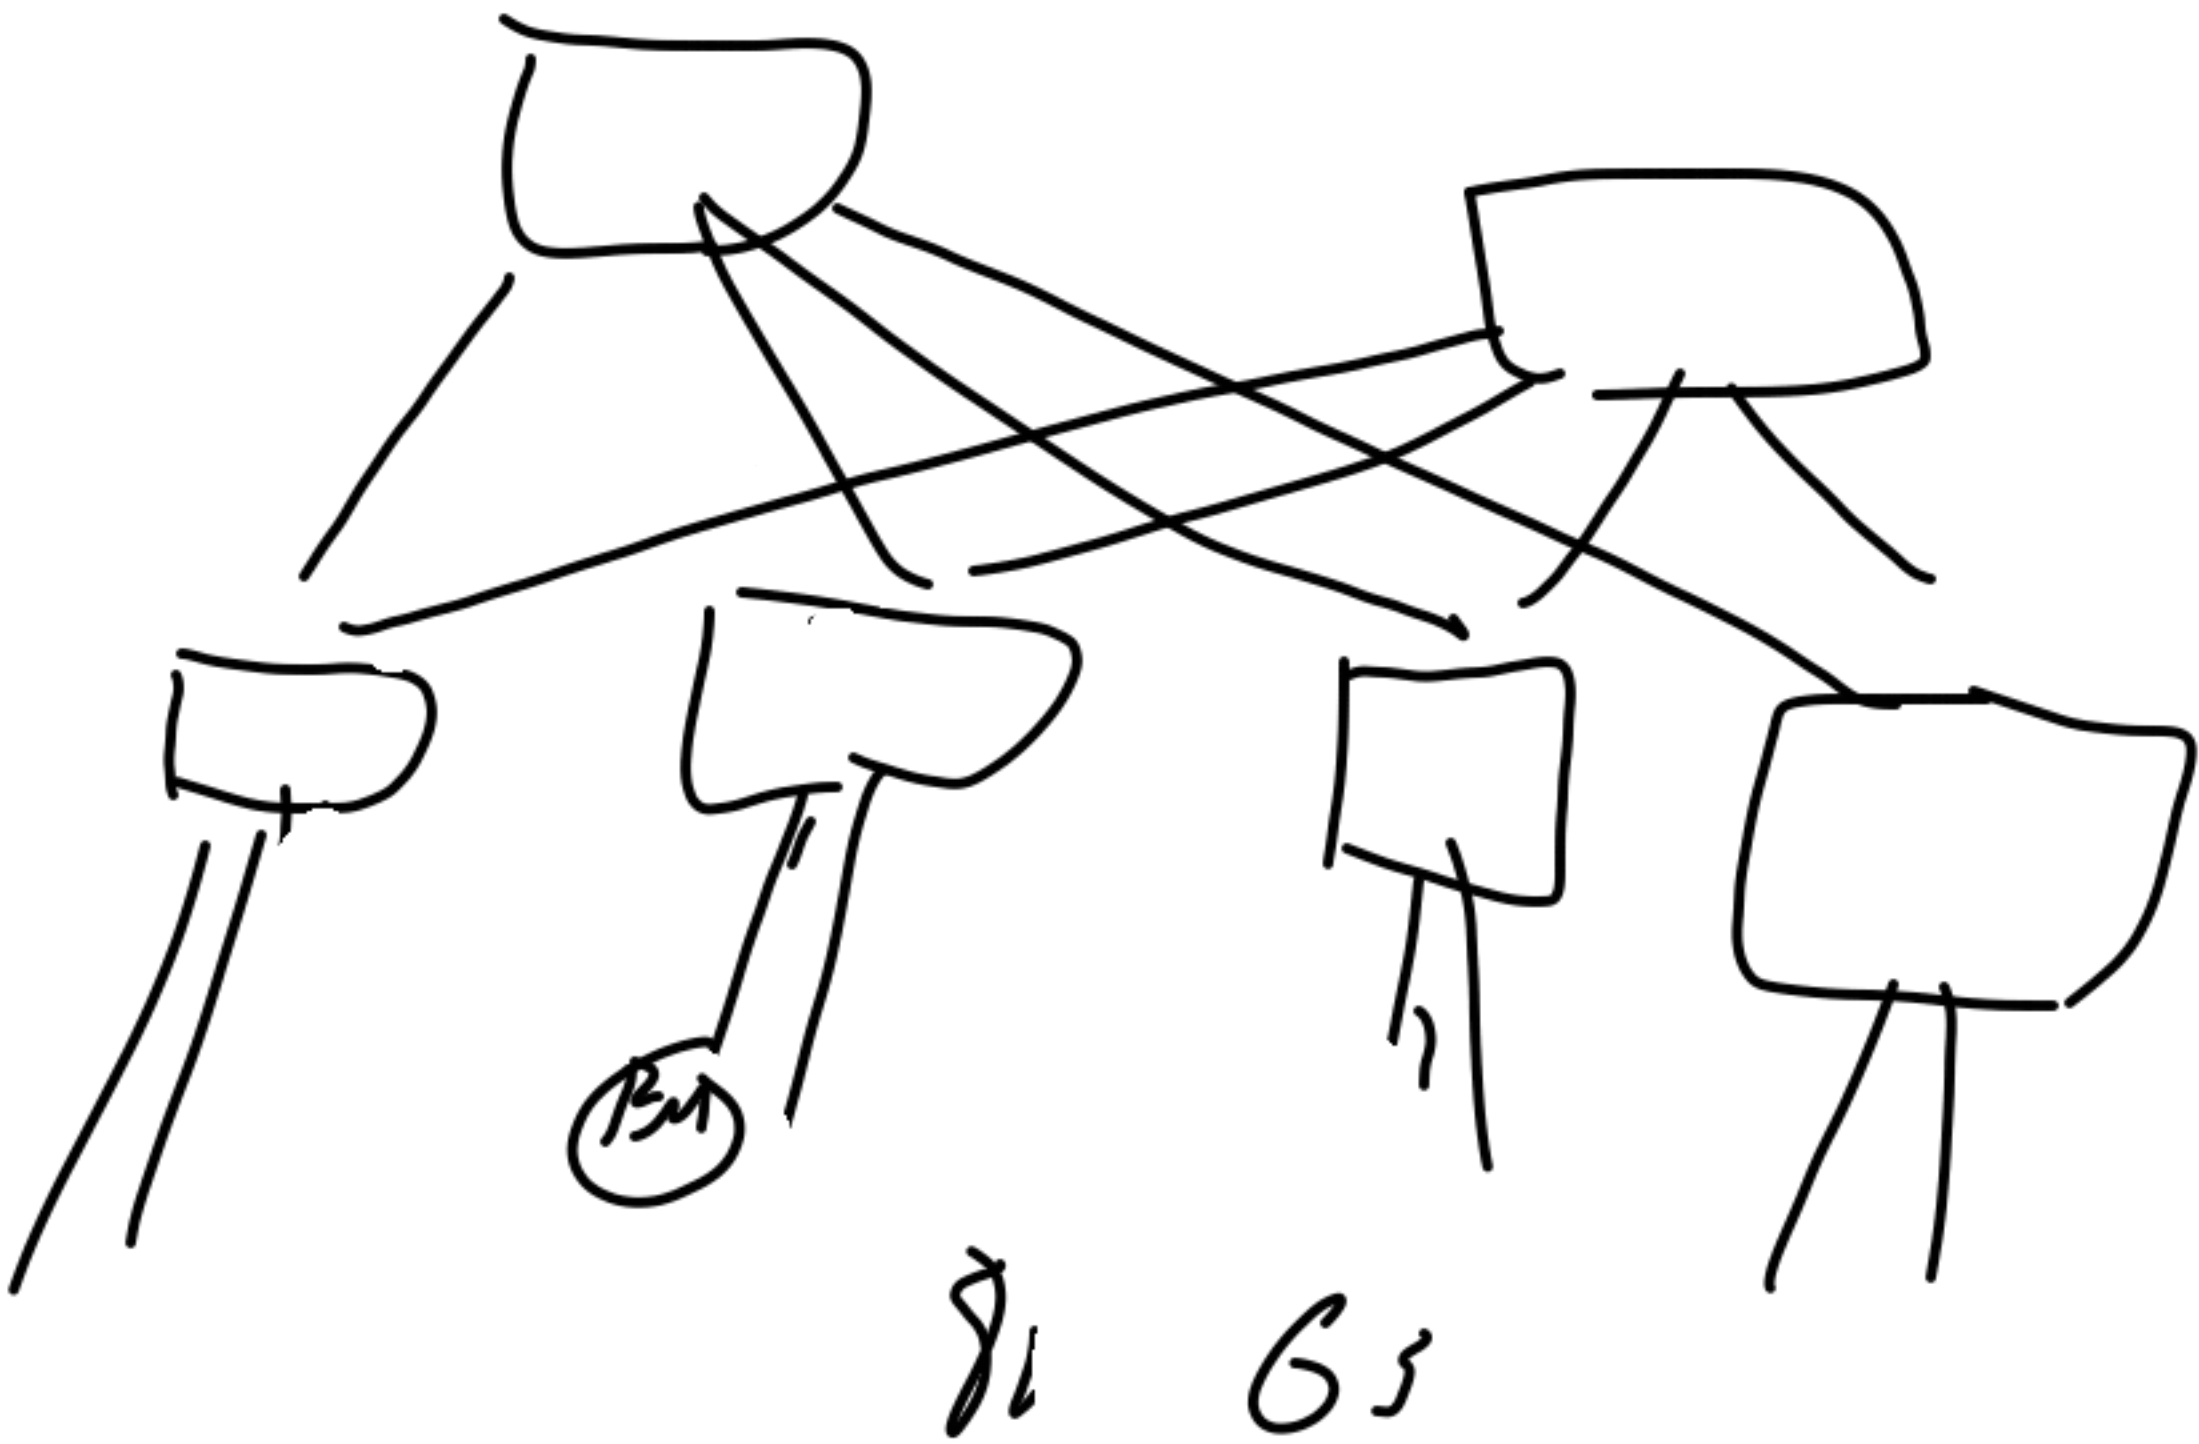

Firewire IEEE 1394

RS485

FDDI ATM

802.11

100G

Fabric

Managed Network → Fabric Manager

Routing
Failover
Loadbalancing

QoS

VLANs / Partitions

Network Topologies

Dragonfly

Torus

Fat-Tree
non-blocking

3:1

Software

Open fabrics Alliance

OFED
MOFED

2-3
ETH 48P
IB 36P

12 Chs 4 Nodes
24

48 nodes

1 Eth
2 1B

T5

4L