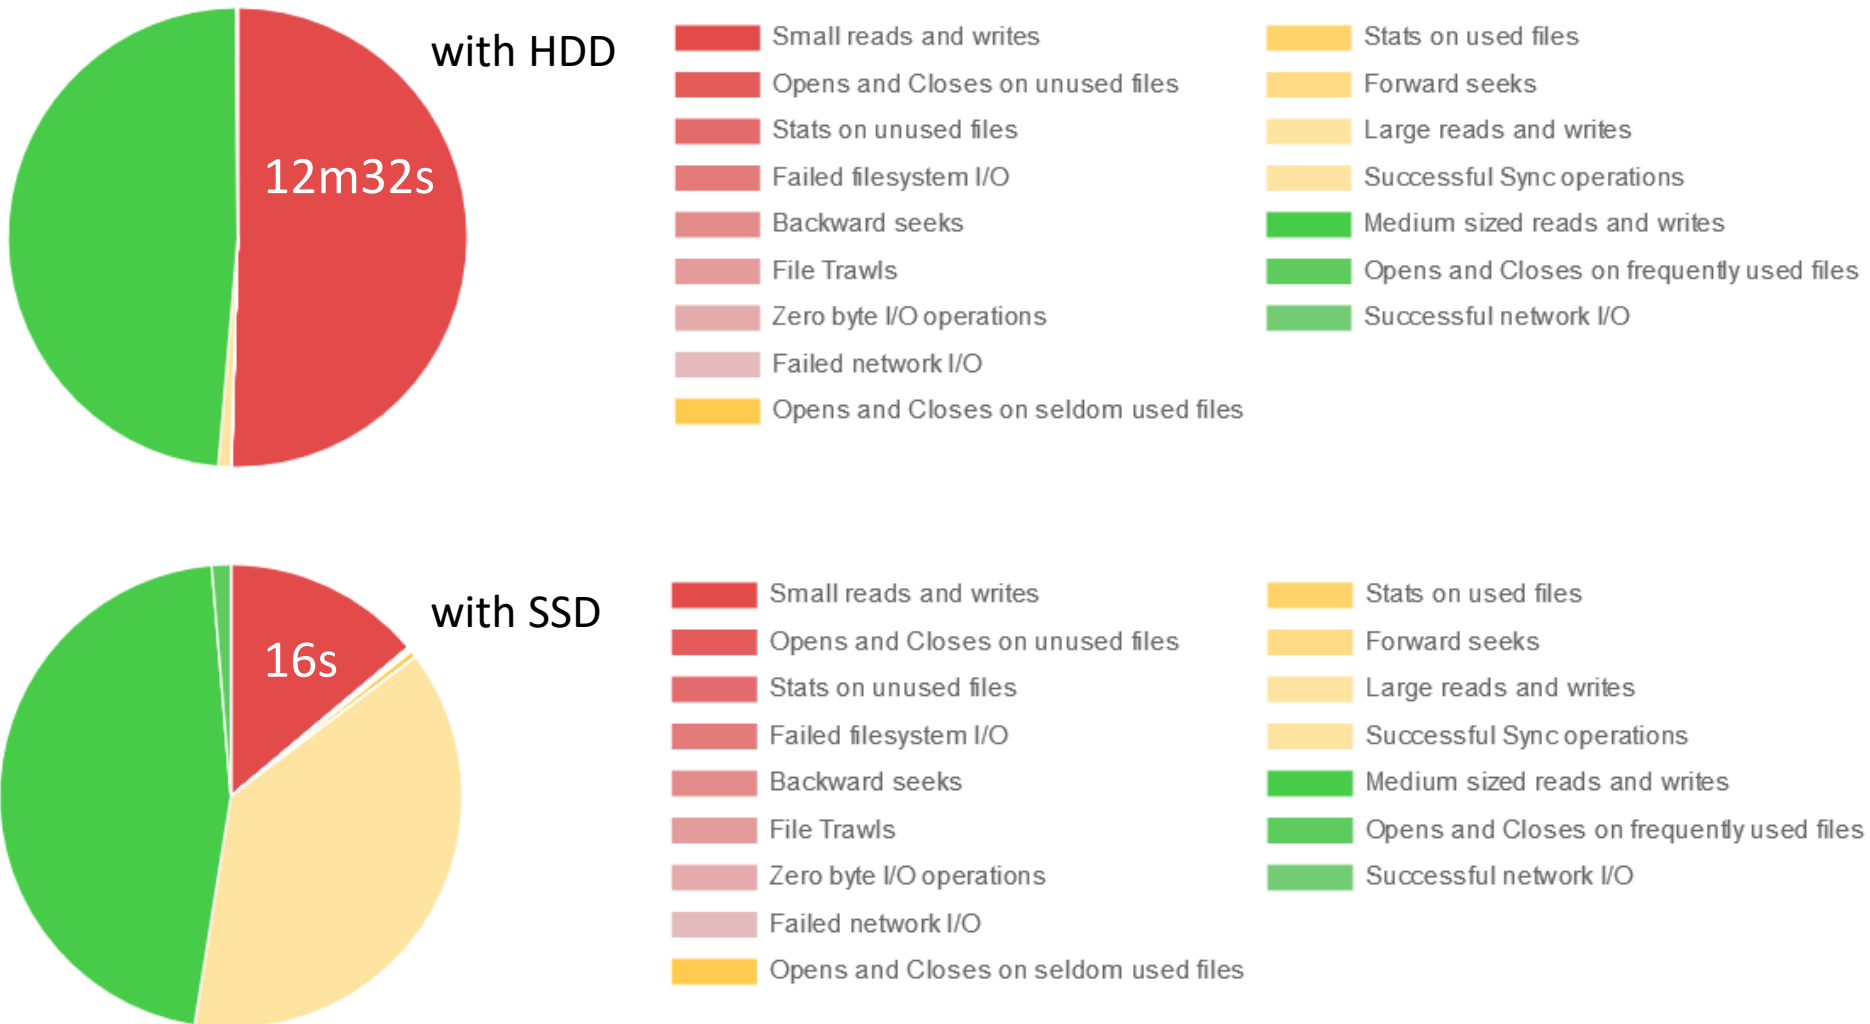

Small I/Os and why they matter

A genome pipeline containerised for cloud deployment