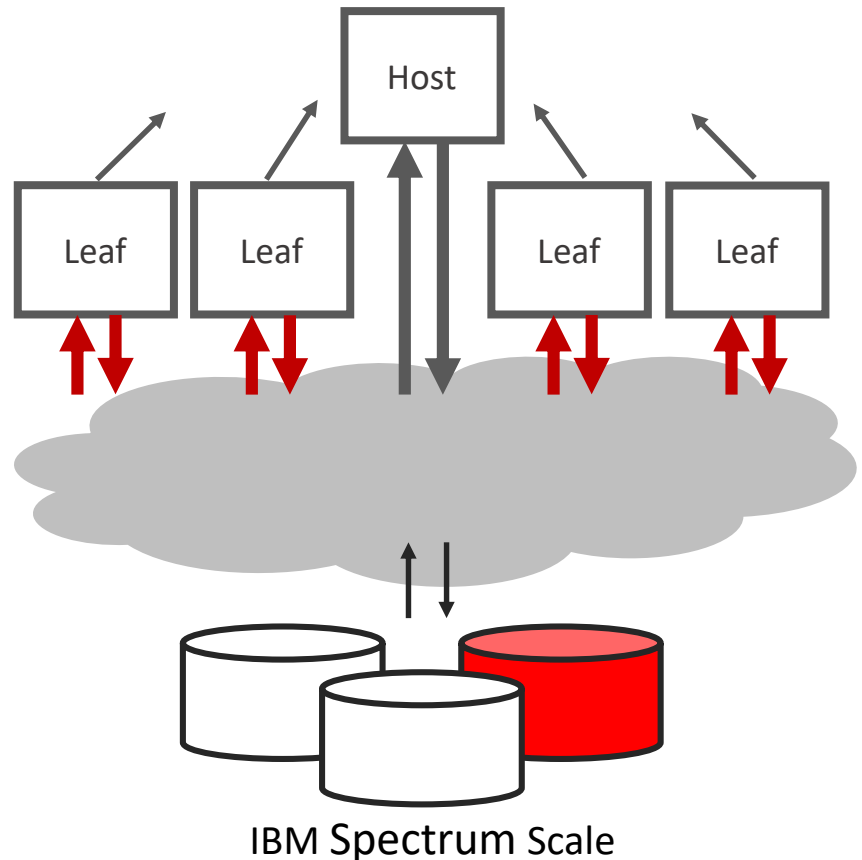

Customer case study: Silicon Valley ISV

Storage overloaded daily by users writing to the storage over NFS instead of Infiniband

Other problems:

- Excess delete operations
- Excess meta data
- File system trawls